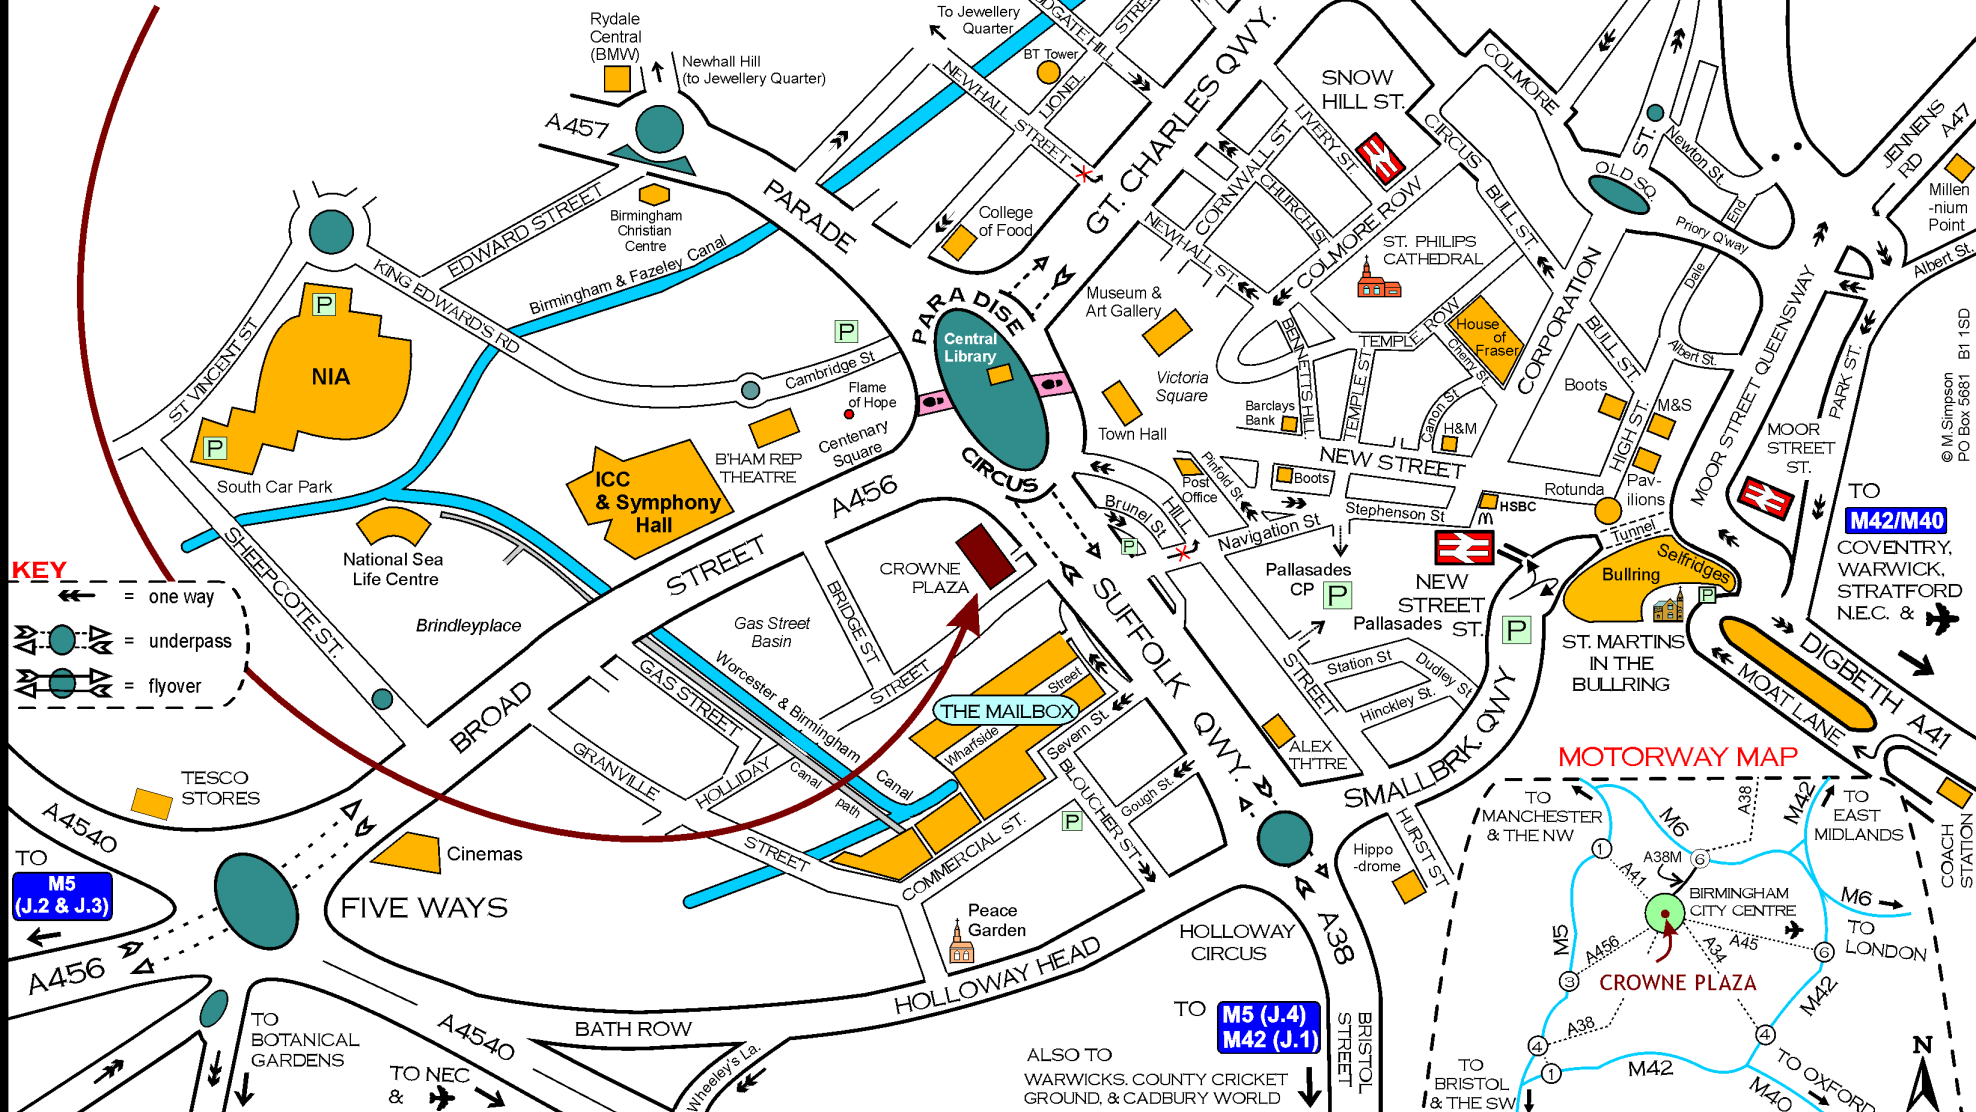

CROWNE PLAZA

BIRMINGHAM CITY CENTRE

Crowne Plaza Birmingham City Centre
Central Square
Birmingham B1 1HH England

tel +44 (0)870 400 91 50
fax +44 (0)121 643 90 18
www.birmingham.crowneplaza.com

MOTORWAY MAP

© M Simpson
PO Box 5681
B1 1SD

ALSO TO
WARWICKS. COUNTY CRICKET
GROUND, & CADBURY WORLD